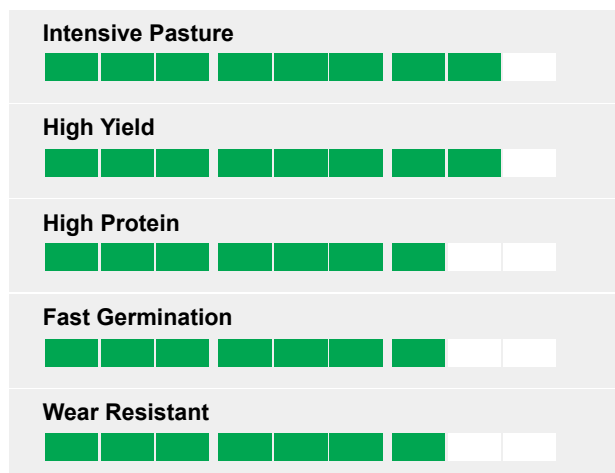

VERSAMAX ROBUST

ForageMax

VERSAMAX ROBUST

Robust and Hardy

- Grazing under all conditions
- Highly productive
- Cold resistant
- Drought tolerant

Ratings

VersaMax - Robust (Previously CoverMax)

For extensive winter-hardy pasture with highest wear tolerance and persistency to both dry periods and close grazing.

VersaMax - Robust is a really tough mixture to be used where stress tolerance is needed. VersaMax - Robust is designed mainly for permanent pastures, but is also very suitable for one or two early cuts of silage or hay.

VersaMax - Robust consists of species that combine ground cover, winter hardiness, drought tolerance and high productivity.

VersaMax - Robust is ideal, not only for cattle grazing but also for sheep and horses as it tolerates close grazing. The feed from VersaMax - Robust is palatable, but also supplies the animals with necessary fibre.

Seeding rate, KG/HA: 30-35

Versamax Robust

Duration: 3-6 years

Mixture Composition	
White clover small leaved	5 %
Perennial ryegrass intermediate tetraploid	30 %
Smooth-stalked meadow-grass & timothy	10 + 10 %
Red & festulolium type tall fescue	10 + 20 %
Cocksfoot	15 %